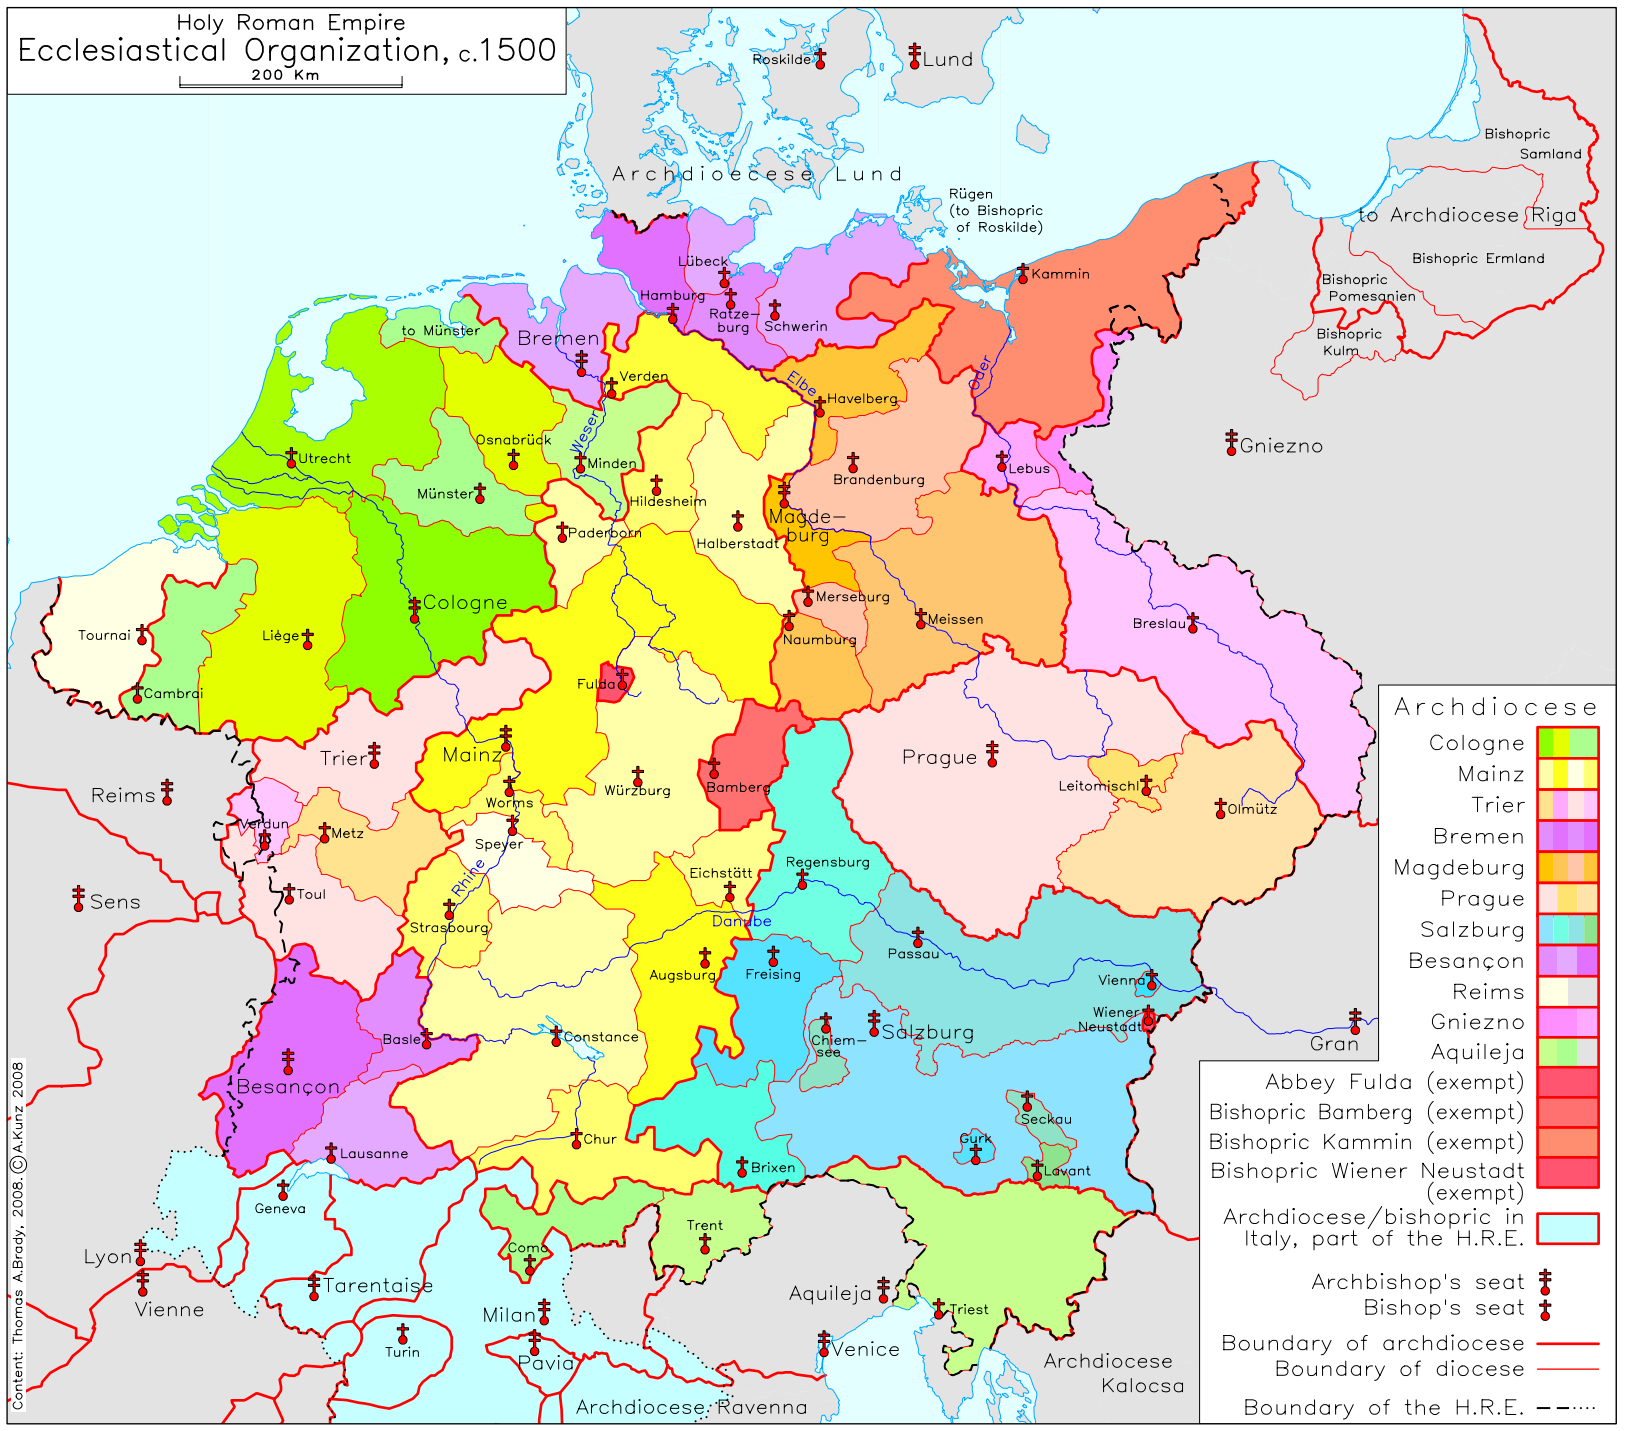

Holy Roman Empire Ecclesiastical Organization, c.1500

200 Km

Archdiocese

- Cologne
- Mainz
- Trier
- Bremen
- Magdeburg
- Prague
- Salzburg
- Besançon
- Reims
- Gniezno
- Aquileja

Abbey Fulda (exempt)

Bishopric Bamberg (exempt)

Bishopric Kammin (exempt)

Bishopric Wiener Neustadt (exempt)

Archdiocese/bishopric in Italy, part of the H.R.E.

Archbishop's seat

Bishop's seat

Boundary of archdiocese

Boundary of diocese

Boundary of the H.R.E.